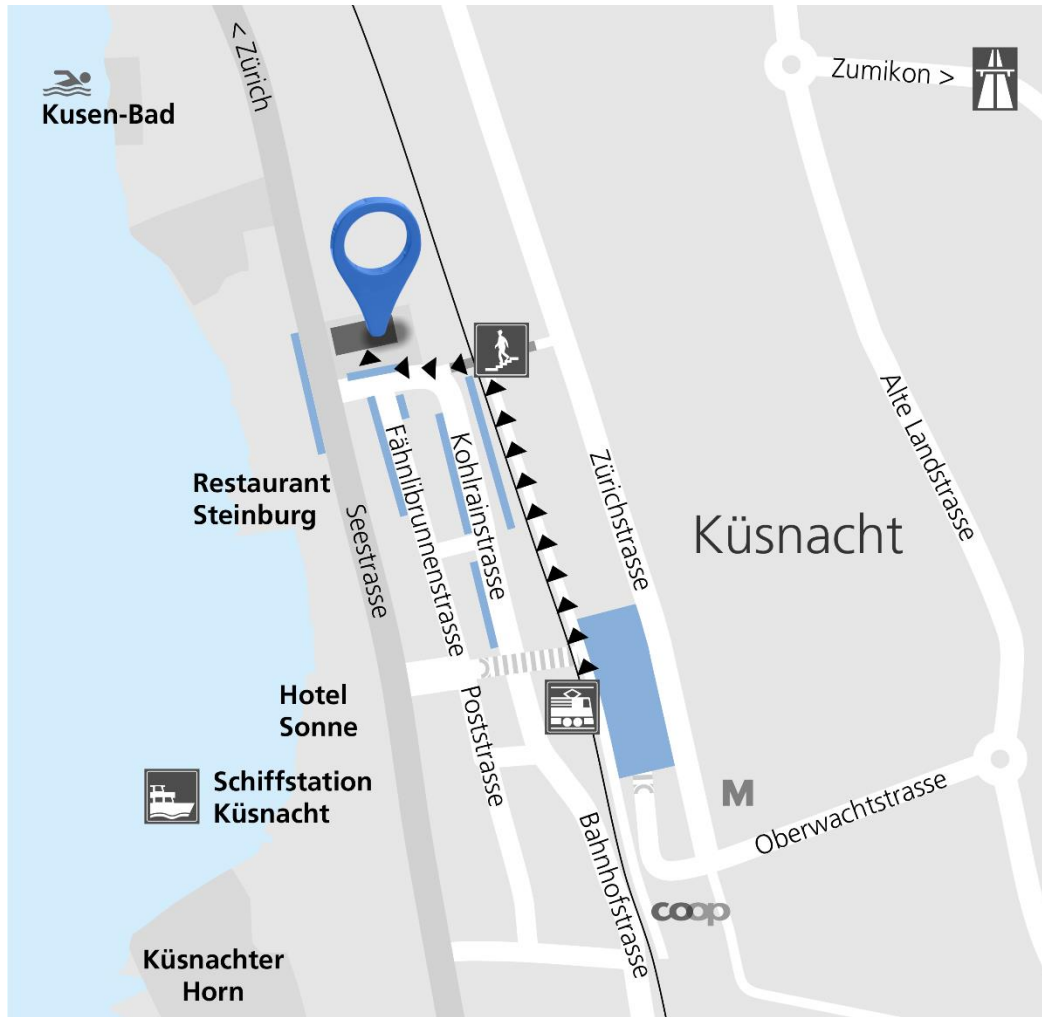

Address
ams treuhand Kühne
Kohlrainstrasse 1
8700 Küssnacht, Switzerland

Phone
+41 44 380 88 00
Mail
info@the-accountants.ch
Web
the-accountants.ch

Contact
Markus Kühne

Site plan

Travel info

ams treuhand Kühne is located within walking distance of the Küssnacht train station.

Getting to the Küssnacht office by public transport is quick and easy:

Urban railway (S-Bahn) 6 of 16
Küssnacht train station

Walking distance (3 minutes):
Perron direction Zurich,
pedestrian underpass left

Of course the journey is also possible without any problems by private vehicle. Public parking facilities are available in the immediate vicinity:

- Parking spaces
  - in the surrounding streets
  - on the SBB site (on the station side)
  - on the «Seestrasse»
  - on the large car park opposite Küssnacht station